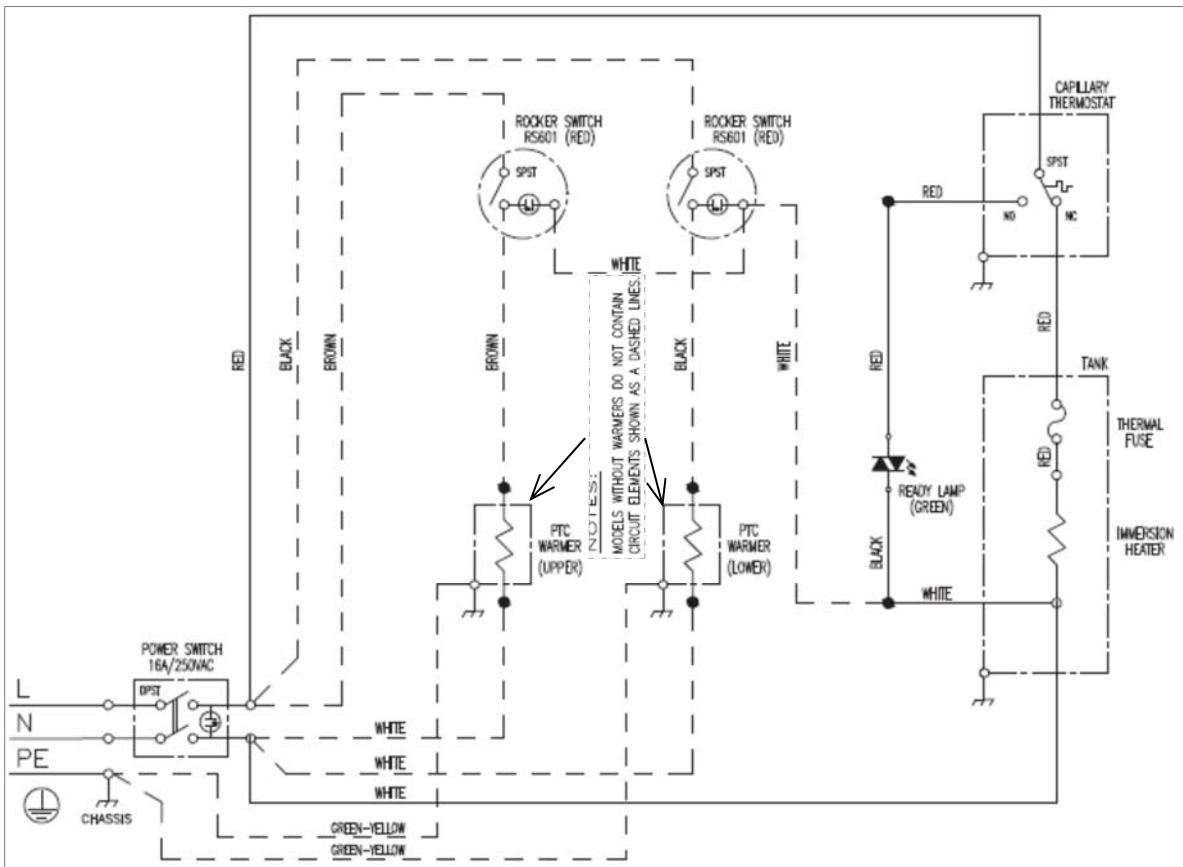

Wiring Diagrams CBS-2121 Pour Over with and without warmers

CBS-2121 Universal Version

Drawing 1401.00137.00

CBS-2121 CE Version

Drawing 1401.00140.00