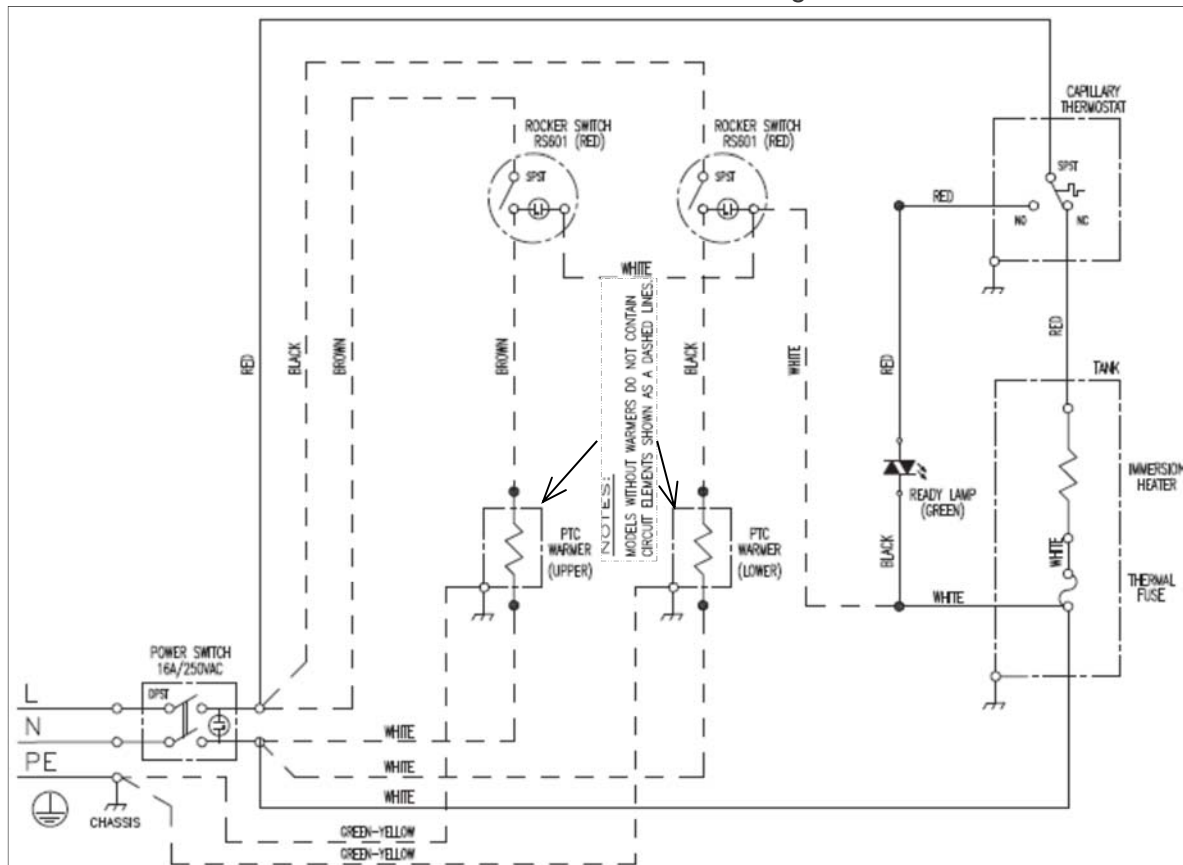

Wiring Diagrams CBS-2121 Pour Over with and without warmers

CBS-2121 Universal Version

Drawing 1401.00137.00

CBS-2121 CE Version

Drawing 1401.00140.00