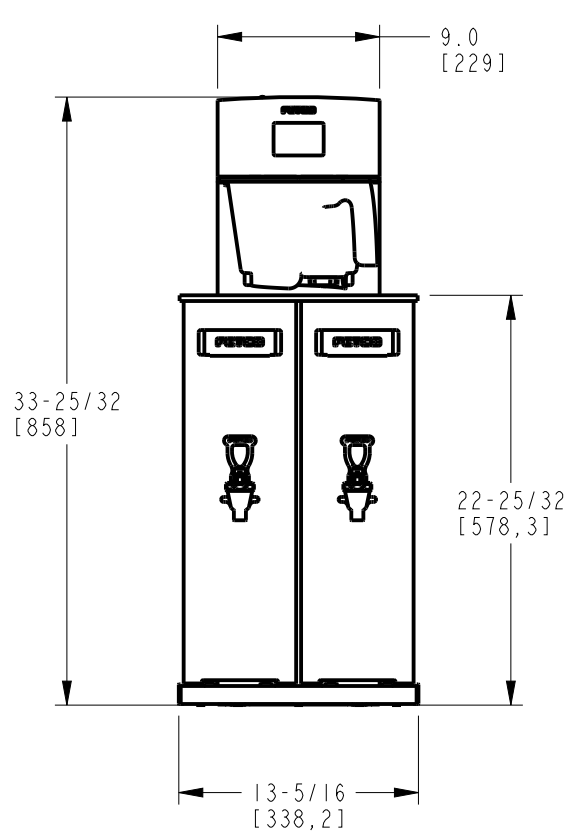

DIMENSION IN PARENTHESIS ARE METRIC

SCALE 0.063

**ROUGH IN SPECIFICATION, TBS-2121, WITH DISPENSERS
FETCO P/N: 1201.00023.00**