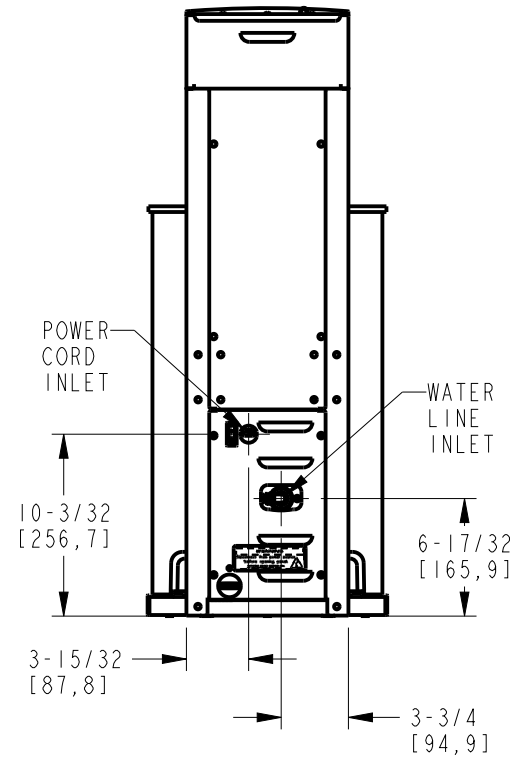

DIMENSION IN PARENTHESIS ARE METRIC

SCALE 0.063

**ROUGH IN SPECIFICATION, TBS-2121, WITH DISPENSERS
FETCO P/N: 1201.00023.00**