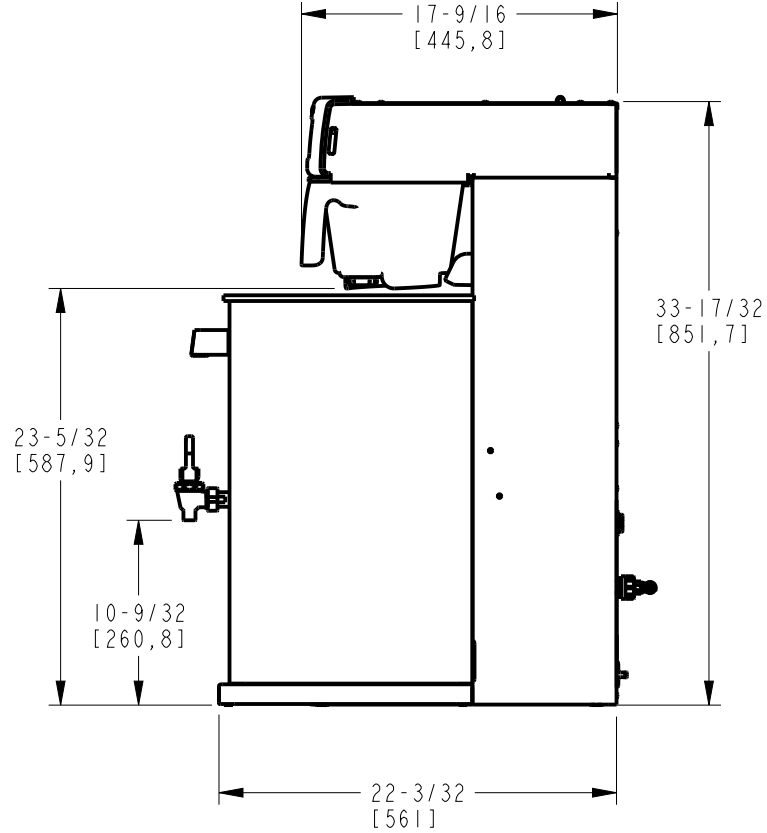

DIMENSION IN PARENTHESIS ARE METRIC

SCALE 0.063

**ROUGH IN SPECIFICATION, TBS-2121, WITH DISPENSERS
FETCO P/N: 1201.00023.00**