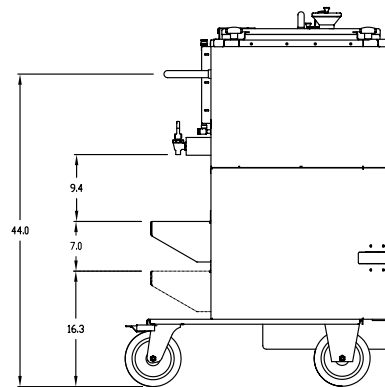

sales@fetco.com

http://www.fetco.com

MODEL LBD-18 Iced Tea
SERIES LBD DISPENSERS

LBD-18

ITEM / CAPACITY
D028 / 18.0 Gallon Mobile Iced Tea

SHIPMENT DIMENSIONS / WEIGHT
W48 D42 H55 / 270lbs

ACCESSORIES

- A037 Gravity Jug Fill Hose For LBD-6C & LBD-18
- A069 Identifier Plate, Acrylic