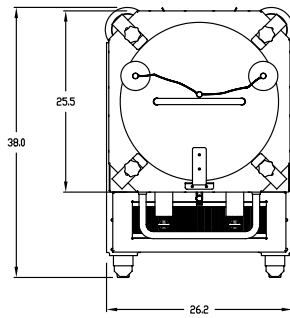

sales@fetco.com

http://www.fetco.com

MODEL LBD-18 Iced Tea
SERIES LBD DISPENSERS

LBD-18

ITEM / CAPACITY
D028 / 18.0 Gallon Mobile Iced Tea

SHIPMENT DIMENSIONS / WEIGHT
W48 D42 H55 / 270lbs

ACCESSORIES

- A037 Gravity Jug Fill Hose For LBD-6C & LBD-18
- A069 Identifier Plate, Acrylic