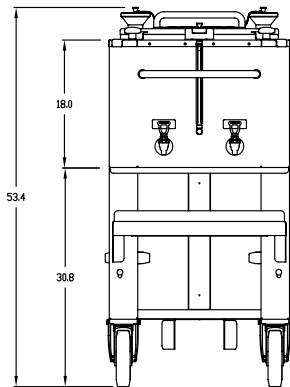

sales@fetco.com

http://www.fetco.com

MODEL LBD-18 Iced Tea
SERIES LBD DISPENSERS

LBD-18

ITEM / CAPACITY
D028 / 18.0 Gallon Mobile Iced Tea

SHIPMENT DIMENSIONS / WEIGHT
W48 D42 H55 / 270lbs

ACCESSORIES

- A037 Gravity Jug Fill Hose For LBD-6C & LBD-18
- A069 Identifier Plate, Acrylic