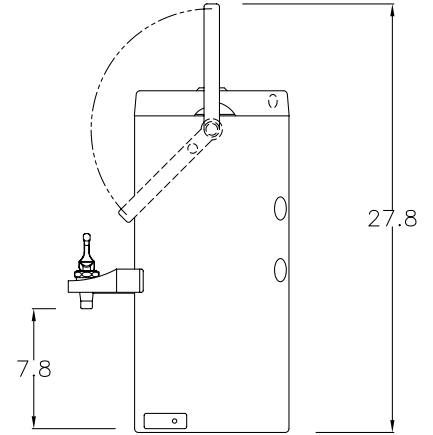

MODEL ITD-30 ICED TEA DISPENSER

ITD-30 Iced Tea Dispenser

ITEM / CAPACITY
D031 / 3.0 Gallon

SHIPMENT DIMENSIONS / WEIGHT
W13 D15 H24 / 13lbs

ACCESSORIES

A015 Round Drip Tray

WRAPS

067 Icing Fresh Leaves™ For ITD-30

OPTIONS

Z044 Wrap Application

FETCO®
600 Rose Road
Lake Zurich, IL 60047-0429 USA
Phone: (847) 719-3000 Toll Free: (800) FETCO-99
FAX: (847) 719-3001
sales@fetco.com <http://www.fetco.com>

FETCO, LUXUS, Extractor, Pulse-Brew, Driven To Pioneer Innovation and product dress are all trademarks or registered trademarks of Food Equipment Technologies Company