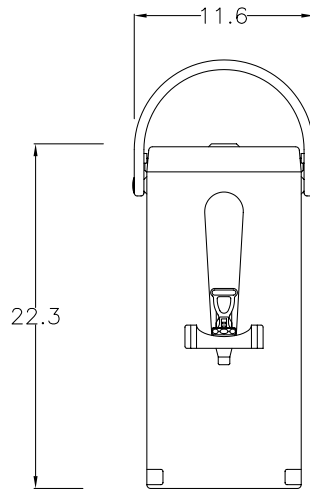

MODEL ITD-30 ICED TEA DISPENSER

ITD-30 Iced Tea Dispenser

ITEM / CAPACITY
D031 / 3.0 Gallon

SHIPMENT DIMENSIONS / WEIGHT
W13 D15 H24 / 13lbs

ACCESSORIES

A015 Round Drip Tray

WRAPS

067 Icing Fresh Leaves™ For ITD-30

OPTIONS

Z044 Wrap Application

FETCO®
600 Rose Road
Lake Zurich, IL 60047-0429 USA
Phone: (847) 719-3000 Toll Free: (800) FETCO-99
FAX: (847) 719-3001
sales@fetco.com <http://www.fetco.com>

FETCO, LUXUS, Extractor, Pulse-Brew, Driven To Pioneer Innovation and product dress are all trademarks or registered trademarks of Food Equipment Technologies Company