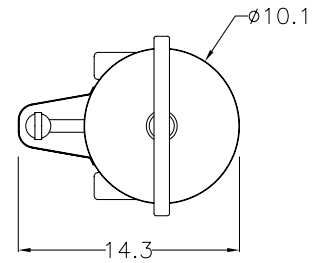

MODEL ITD-30 ICED TEA DISPENSER

ITD-30 Iced Tea Dispenser

ITEM / CAPACITY
D031 / 3.0 Gallon

SHIPMENT DIMENSIONS / WEIGHT
W13 D15 H24 / 13lbs

ACCESSORIES

A015 Round Drip Tray

WRAPS

067 Icing Fresh Leaves™ For ITD-30

OPTIONS

Z044 Wrap Application

FETCO®
600 Rose Road
Lake Zurich, IL 60047-0429 USA
Phone: (847) 719-3000 Toll Free: (800) FETCO-99
FAX: (847) 719-3001
sales@fetco.com <http://www.fetco.com>

FETCO, LUXUS, Extractor, Pulse-Brew, Driven To Pioneer Innovation and product dress are all trademarks or registered trademarks of Food Equipment Technologies Company