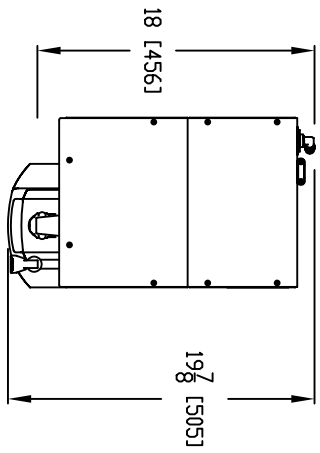

ELECTRIC INPUT AND WATER CONNECTION FROM REAR

WATER INLET: FITTING, 90 DEG. MALE ELBOW, 3/8" TUBE OD X 3/8" MPT

BACK VIEW

TOTAL WEIGHT EMPTY, WITHOUT DISPENSER xx lbs.

DIMENSIONS IN PARENTHESIS ARE METRIC

FETCD

600 ROSE ROAD, LAKE ZURICH, IL. 60047, TEL: (800) FETCD-99, 1-(847)-719-3000

MODEL: CBS-204ee WITH L3D10

ROUGH IN SPECIFICATION

DRW. NO. 201143-000

SCALE: 1:13