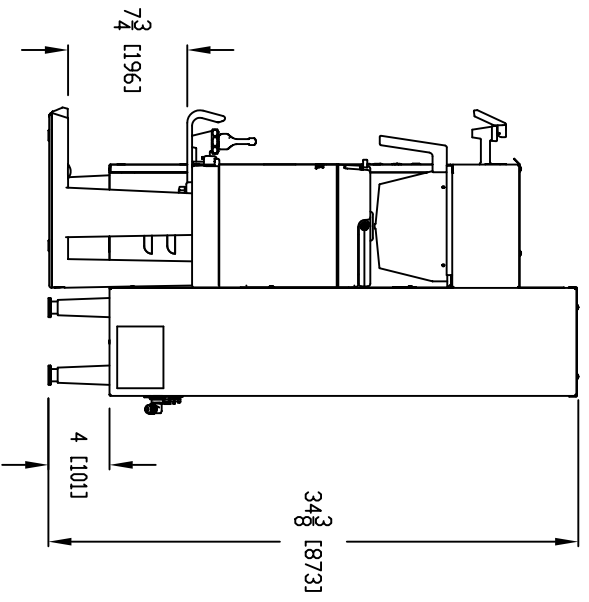

ELECTRIC INPUT AND WATER CONNECTION FROM REAR

WATER INLET: FITTING, 90 DEG. MALE ELBOW, 3/8" TUBE OD X 3/8" MPT

BACK VIEW

TOTAL WEIGHT EMPTY, WITHOUT DISPENSER xx lbs.

DIMENSIONS IN PARENTHESIS ARE METRIC

FETCD

600 ROSE ROAD, LAKE ZURICH, IL. 60047, TEL: (800) FETCD-99, 1-(847)-719-3000

MODEL: CBS-204ee WITH L3D10

ROUGH IN SPECIFICATION

DRW. NO. 201143-000

SCALE: 1:13