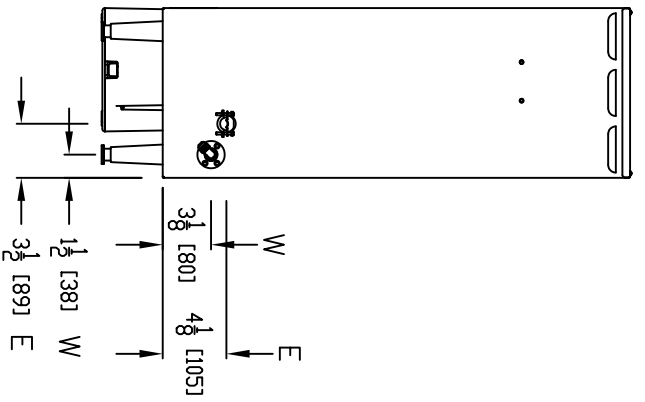

ELECTRIC INPUT AND WATER CONNECTION FROM REAR

WATER INLET: FITTING, 90 DEG. MALE ELBOW, 3/8" TUBE OD X 3/8" MPT

BACK VIEW

TOTAL WEIGHT EMPTY, WITHOUT DISPENSER xx lbs.

DIMENSIONS IN PARENTHESIS ARE METRIC

FETCD

600 ROSE ROAD, LAKE ZURICH, IL. 60047, TEL: (800) FETCD-99, 1-(847)-719-3000

MODEL: CBS-204ee WITH L3D10

ROUGH IN SPECIFICATION

DRW. NO. 201143-000

SCALE: 1:13