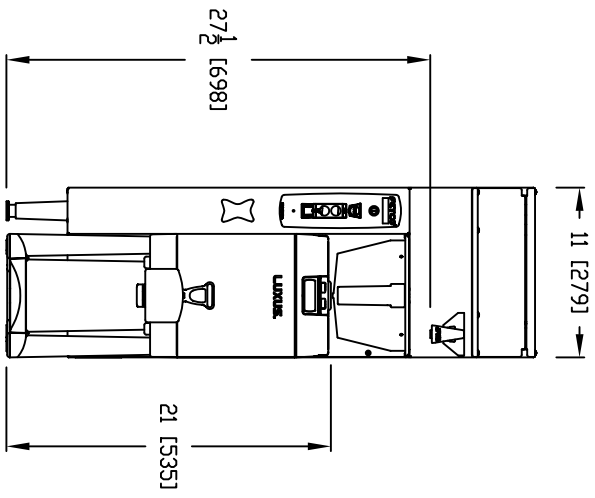

ELECTRIC INPUT AND WATER CONNECTION FROM REAR

WATER INLET: FITTING, 90 DEG. MALE ELBOW, 3/8" TUBE OD X 3/8" MPT

BACK VIEW

TOTAL WEIGHT EMPTY, WITHOUT DISPENSER xx lbs.

DIMENSIONS IN PARENTHESIS ARE METRIC

FETCD

600 ROSE ROAD, LAKE ZURICH, IL. 60047, TEL: (800) FETCD-99, 1-(847)-719-3000

MODEL: CBS-204ee WITH L3D10

ROUGH IN SPECIFICATION

DRW. NO. 201143-000

SCALE: 1:13